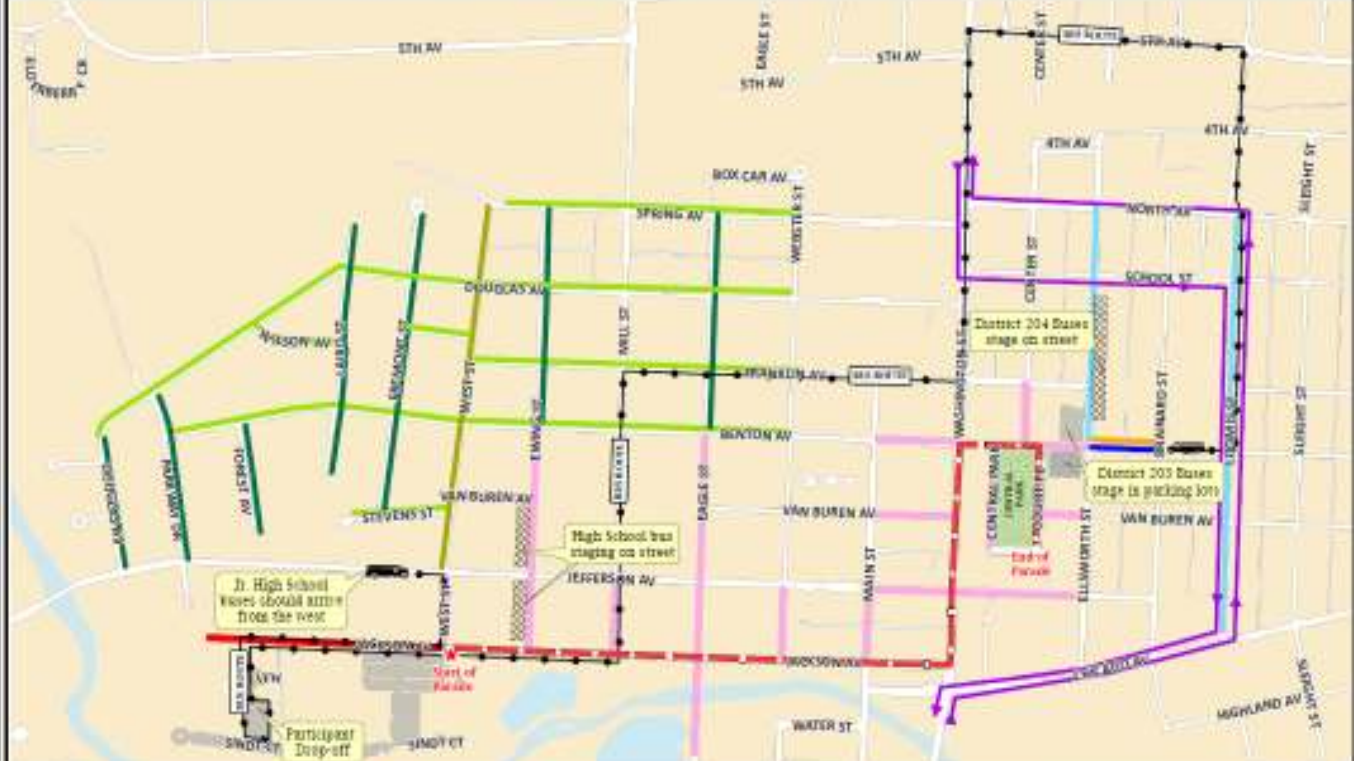

MEMORIAL DAY PARADE TRAFFIC CONTROL PLAN - MAY 27, 2013

City of Naperville
Special Events
Jennifer Runestad
(630) 305-5840
www.naperville.il.us
Updated January 2013

█ Parade Route - Street Closure Approximately 9:30am-1:00pm No Parking, Tow-Away Zone 5am-1:00pm █ Street closure/No Parking, Tow-Away Zone 5:00am-1:00pm █ Street closure and limited parking access 9:30am-1:00pm - Not a Tow-Away Zone █ Partial Street Closure - Westbound Prohibited 9:30am-1:00pm - Not a Tow-Away Zone	█ No Parking Zones and Tow-Away Zones: 5:00am - 1:00pm Both sides of street █ South side of street █ No Parking Zones - Not Tow-Away Zones: 5:00am - 1:00pm █ West side of street █ North side of street █ East side of street █ Bus Route █ Detour Route