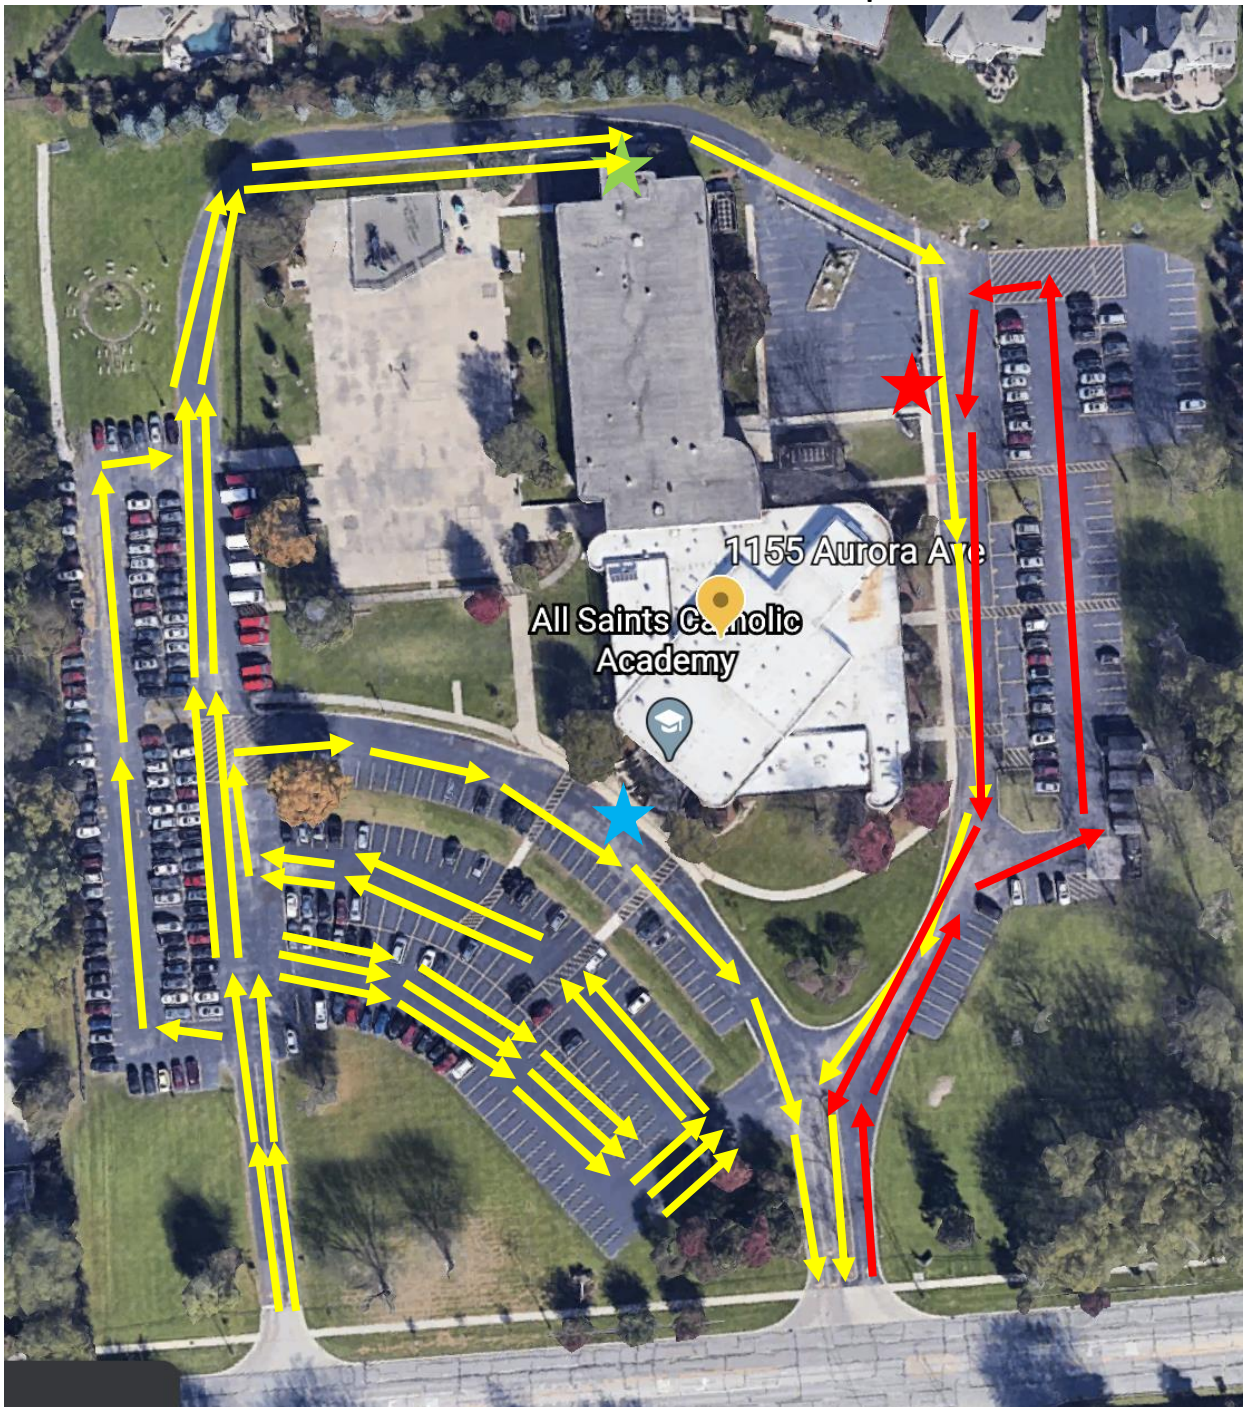

Arrival & Dismissal Map

Arrival: K-8 students, along with Preschool siblings, may enter at Door 1 (blue star on map above) or Door 7 (red star) between 7:45 and 8:00am. Preschool students should enter at Door 5 (green star) between 8:00 and 8:15am.

****Please follow the RED arrows to drop off for before care.**

Dismissal: Preschool students dismiss at Door 1 (blue star) at 3:00pm. K-8 students who have siblings or are part of carpools will dismiss at Door 7 (red star). K-2 students who are the only child at ASCA will dismiss at Door 7 (red star) as well. 3rd-8th grade students who are the only child at ASCA will dismiss at Door 1 (blue star).

****Please remember to have your family name sign clearly displayed in your car windshield/visor!**