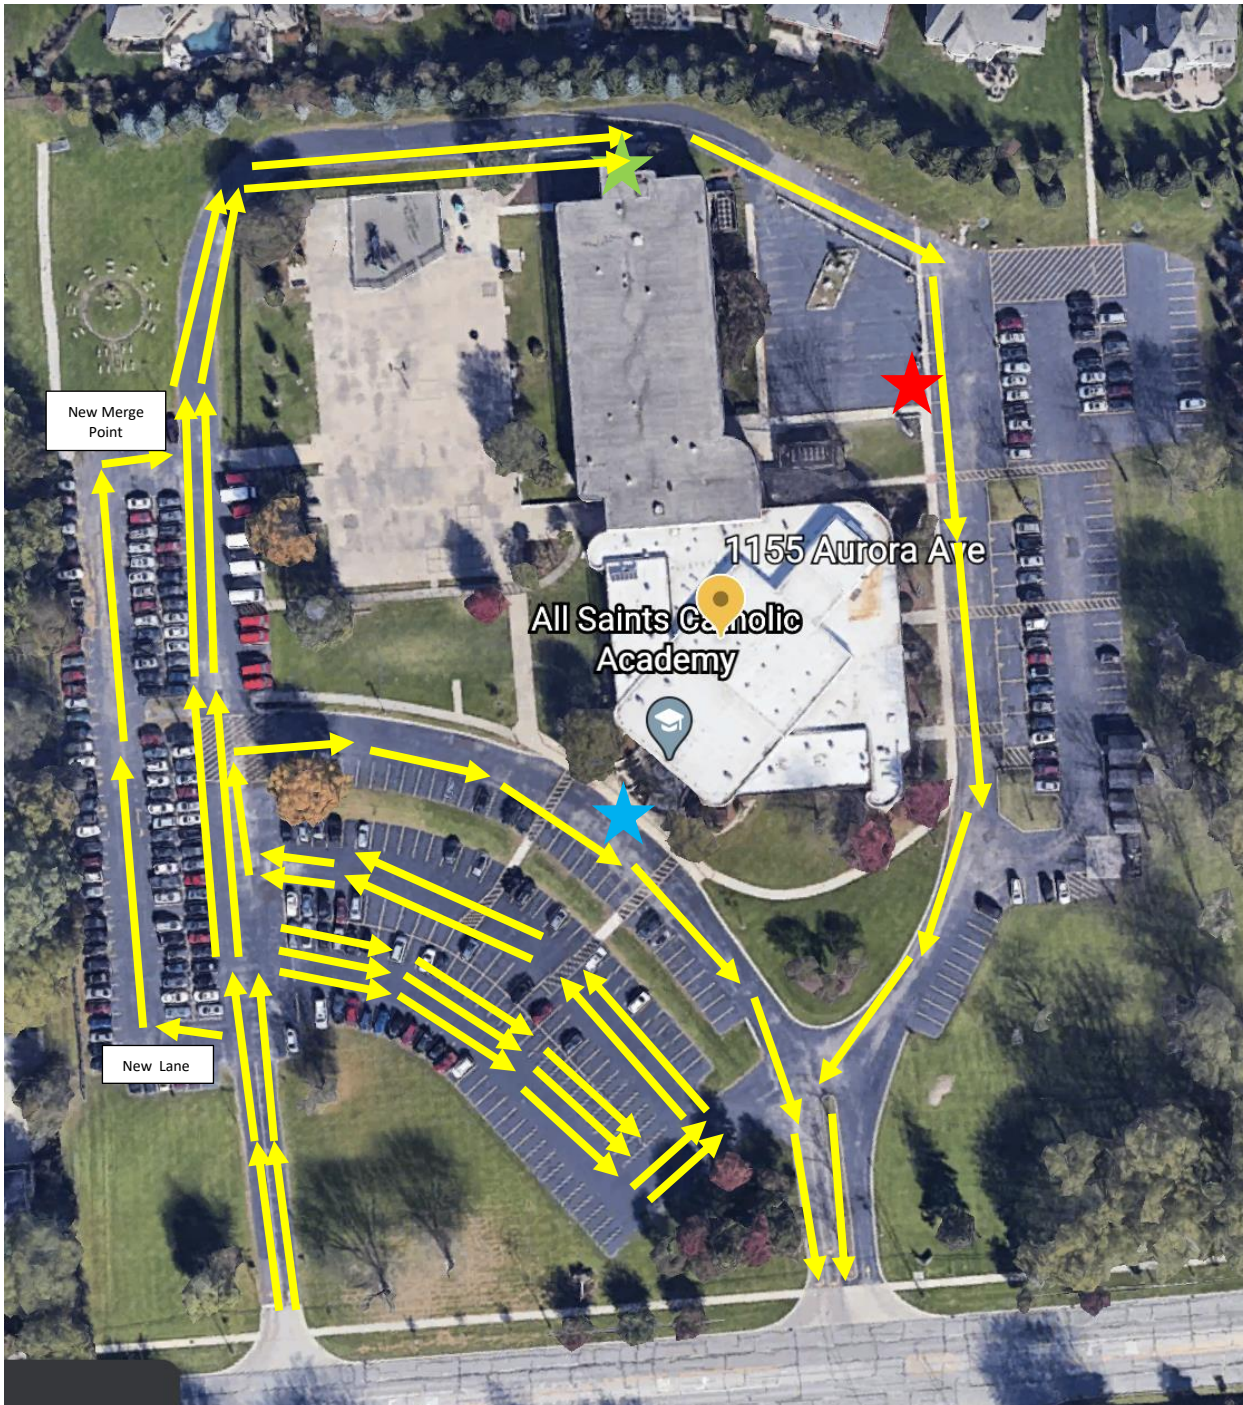

## Arrival & Dismissal Map

**Arrival:** K-8 students, along with Preschool siblings, may enter at Door 1 (blue star on map above) or Door 7 (red star) between 7:30 and 8:00am. Preschool students should enter at Door 5 (green star) between 8:00 and 8:15am.

**Dismissal:** Preschool students dismiss at Door 1 (blue star) at 3:00pm. K-8 dismissal is at 3:30pm. K-8 students who have siblings or are part of carpools will dismiss at Door 7 (red star). K-2 students who are the only child at ASCA will dismiss at Door 7 (red star) as well. 3<sup>rd</sup>-8<sup>th</sup> grade students who are the only child at ASCA will dismiss at Door 1 (blue star).

**\*\*Please remember to have your family name sign clearly displayed in your car windshield/visor!**