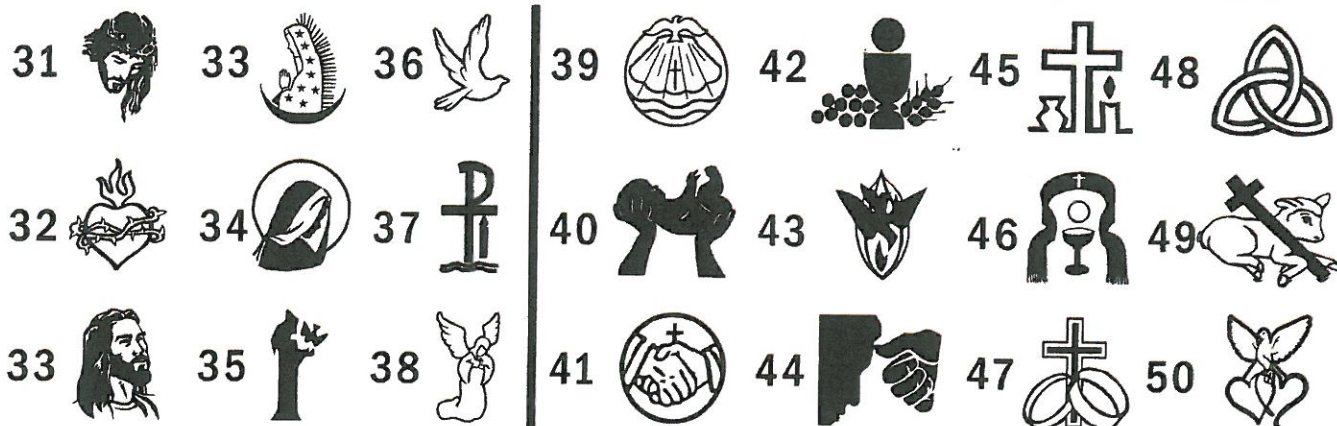

COMMON ICONS

| | | | | | | | |
|----|---|----|---|----|--|----|---|
| 1 |  | 11 |  | 21 |  | 31 |  |
| 2 |  | 12 |  | 22 |  | 32 |  |
| 3 |  | 13 |  | 23 |  | 33 |  |
| 4 |  | 14 |  | 24 |  | 34 |  |
| 5 |  | 15 |  | 25 |  | 35 |  |
| 6 |  | 16 |  | 26 |  | 36 |  |
| 7 |  | 17 |  | 27 |  | 37 |  |
| 8 |  | 18 |  | 28 |  | 38 |  |
| 9 |  | 19 |  | 29 |  | 39 |  |
| 10 |  | 20 |  | 30 |  | 40 |  |

THE ABOVE ICONS TAKE UP 3 SPACES ON 2 LINES

RELIGIOUS ICONS

TEXT MUST BE REDUCED WHEN ADDING ICONS TO THE ORDER.

All of the above icons take up 3 spaces on 2 lines,

The above 9 icons take up 4 spaces on 3 lines

The above 12 icons take up 6 spaces on 3 lines

ST. FRANCIS OF ASSISI

MOTHER TERESA

The above 12 icons take up 10 spaces on 8 lines

School Icons

These icons take 3 spaces on 2 lines,
so allowances must be made in the text